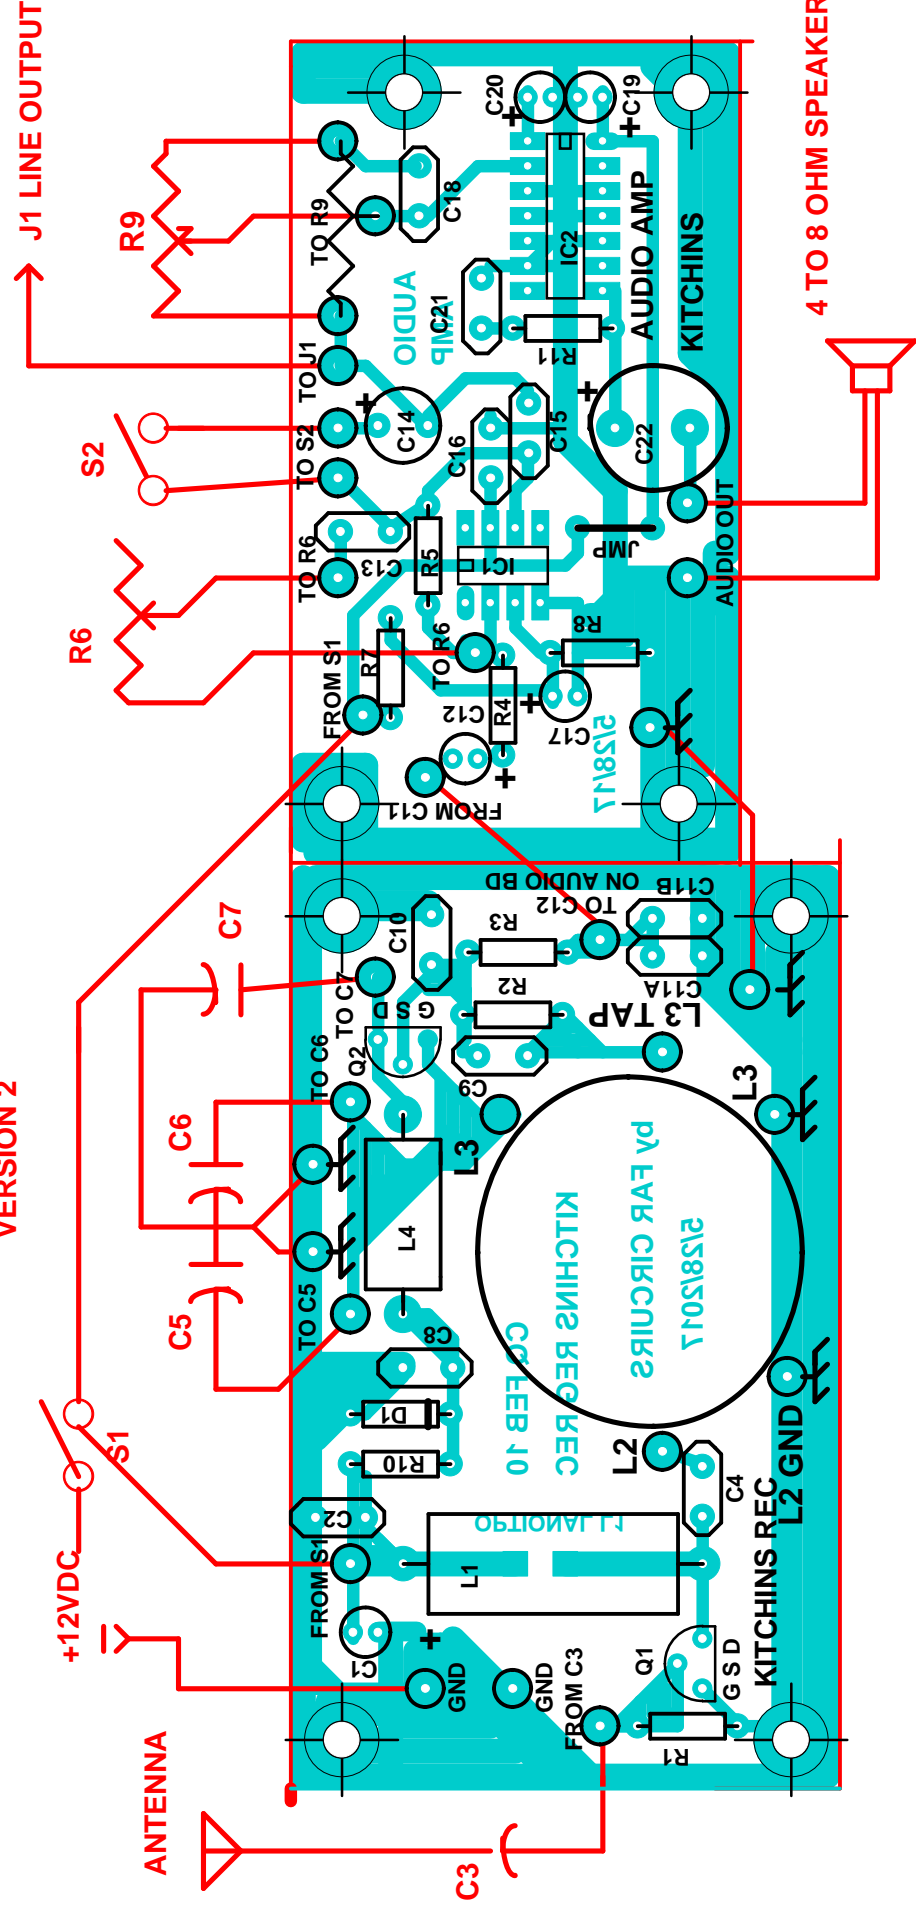

KITCHINS REGEN RECEIVER CQ FEB 2010
 by FAR CIRCUITS
 VERSION 2

**PARTS NOT MOUNTED ON BOARD ARE
 SHOWN IN RED**

4 TO 8 OHM SPEAKER

J1 LINE OUTPUT